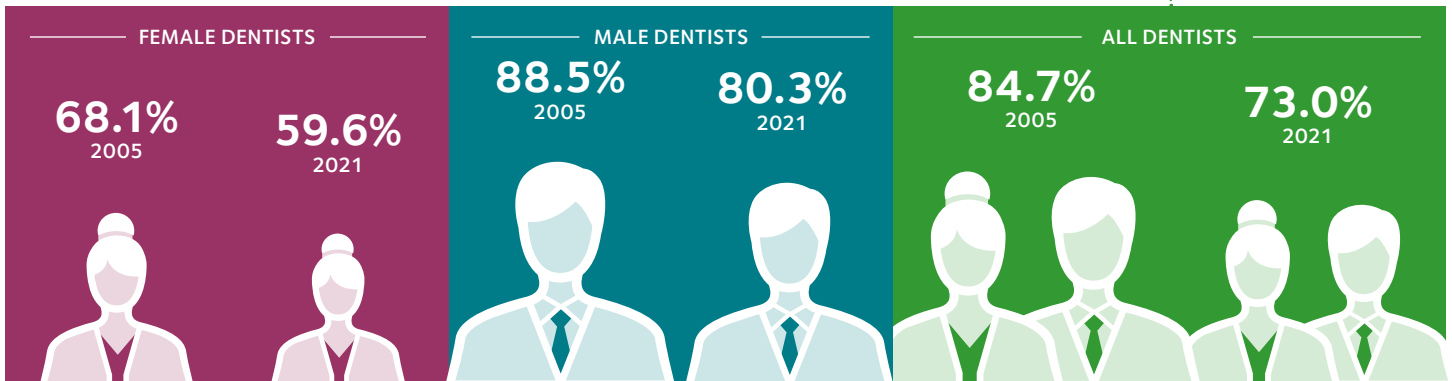

Practice Ownership Among Dentists Continues to Decline

Practice ownership among dentists in private practice has been declining over the years, dropping from **84.7% in 2005** to **73.0% in 2021**.

PERCENTAGE OF DENTISTS IN PRIVATE PRACTICES WHO ARE OWNERS, BY GENDER

Female dentists have been **consistently less likely** than male dentists to own their practice.

PERCENTAGE OF DENTISTS IN PRIVATE PRACTICES WHO ARE OWNERS, BY AGE GROUP

In 2021, younger dentists were attaining ownership at a decreased rate compared to 2005.