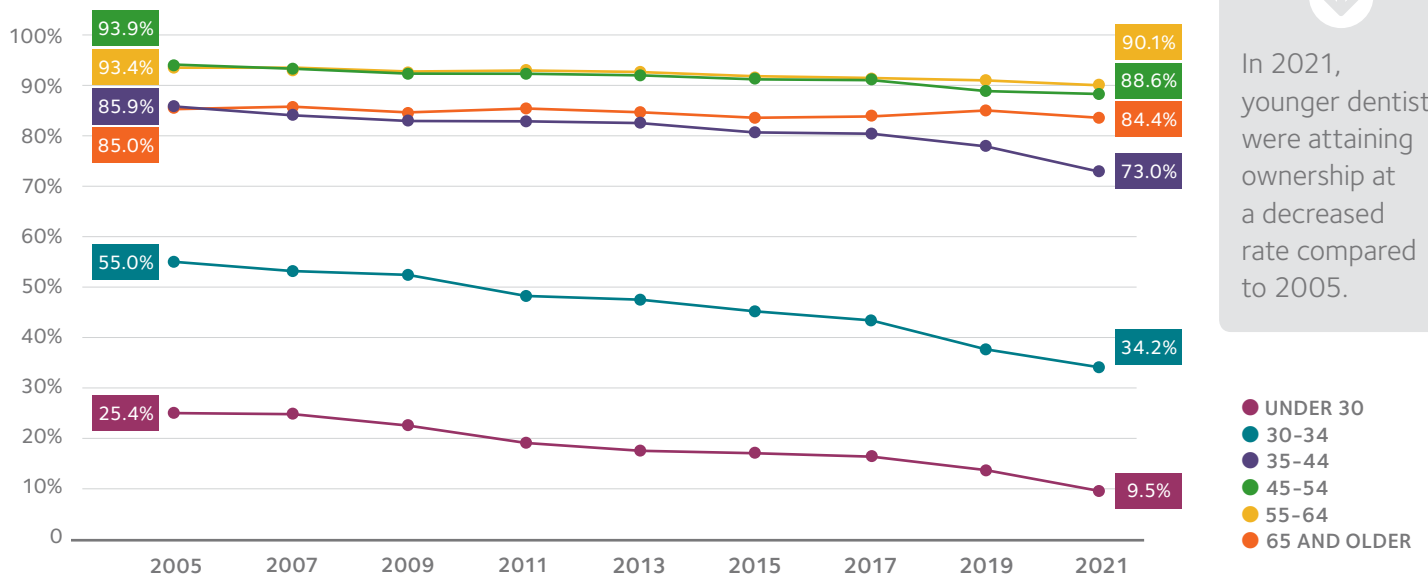

Practice Ownership Among Dentists Continues to Decline

Practice ownership among dentists in private practice has been declining over the years, dropping from **84.7% in 2005** to **73.0% in 2021**.

PERCENTAGE OF DENTISTS IN PRIVATE PRACTICES WHO ARE OWNERS, BY GENDER

Female dentists have been **consistently less likely** than male dentists to own their practice.

PERCENTAGE OF DENTISTS IN PRIVATE PRACTICES WHO ARE OWNERS, BY AGE GROUP

In 2021, younger dentists were attaining ownership at a decreased rate compared to 2005.